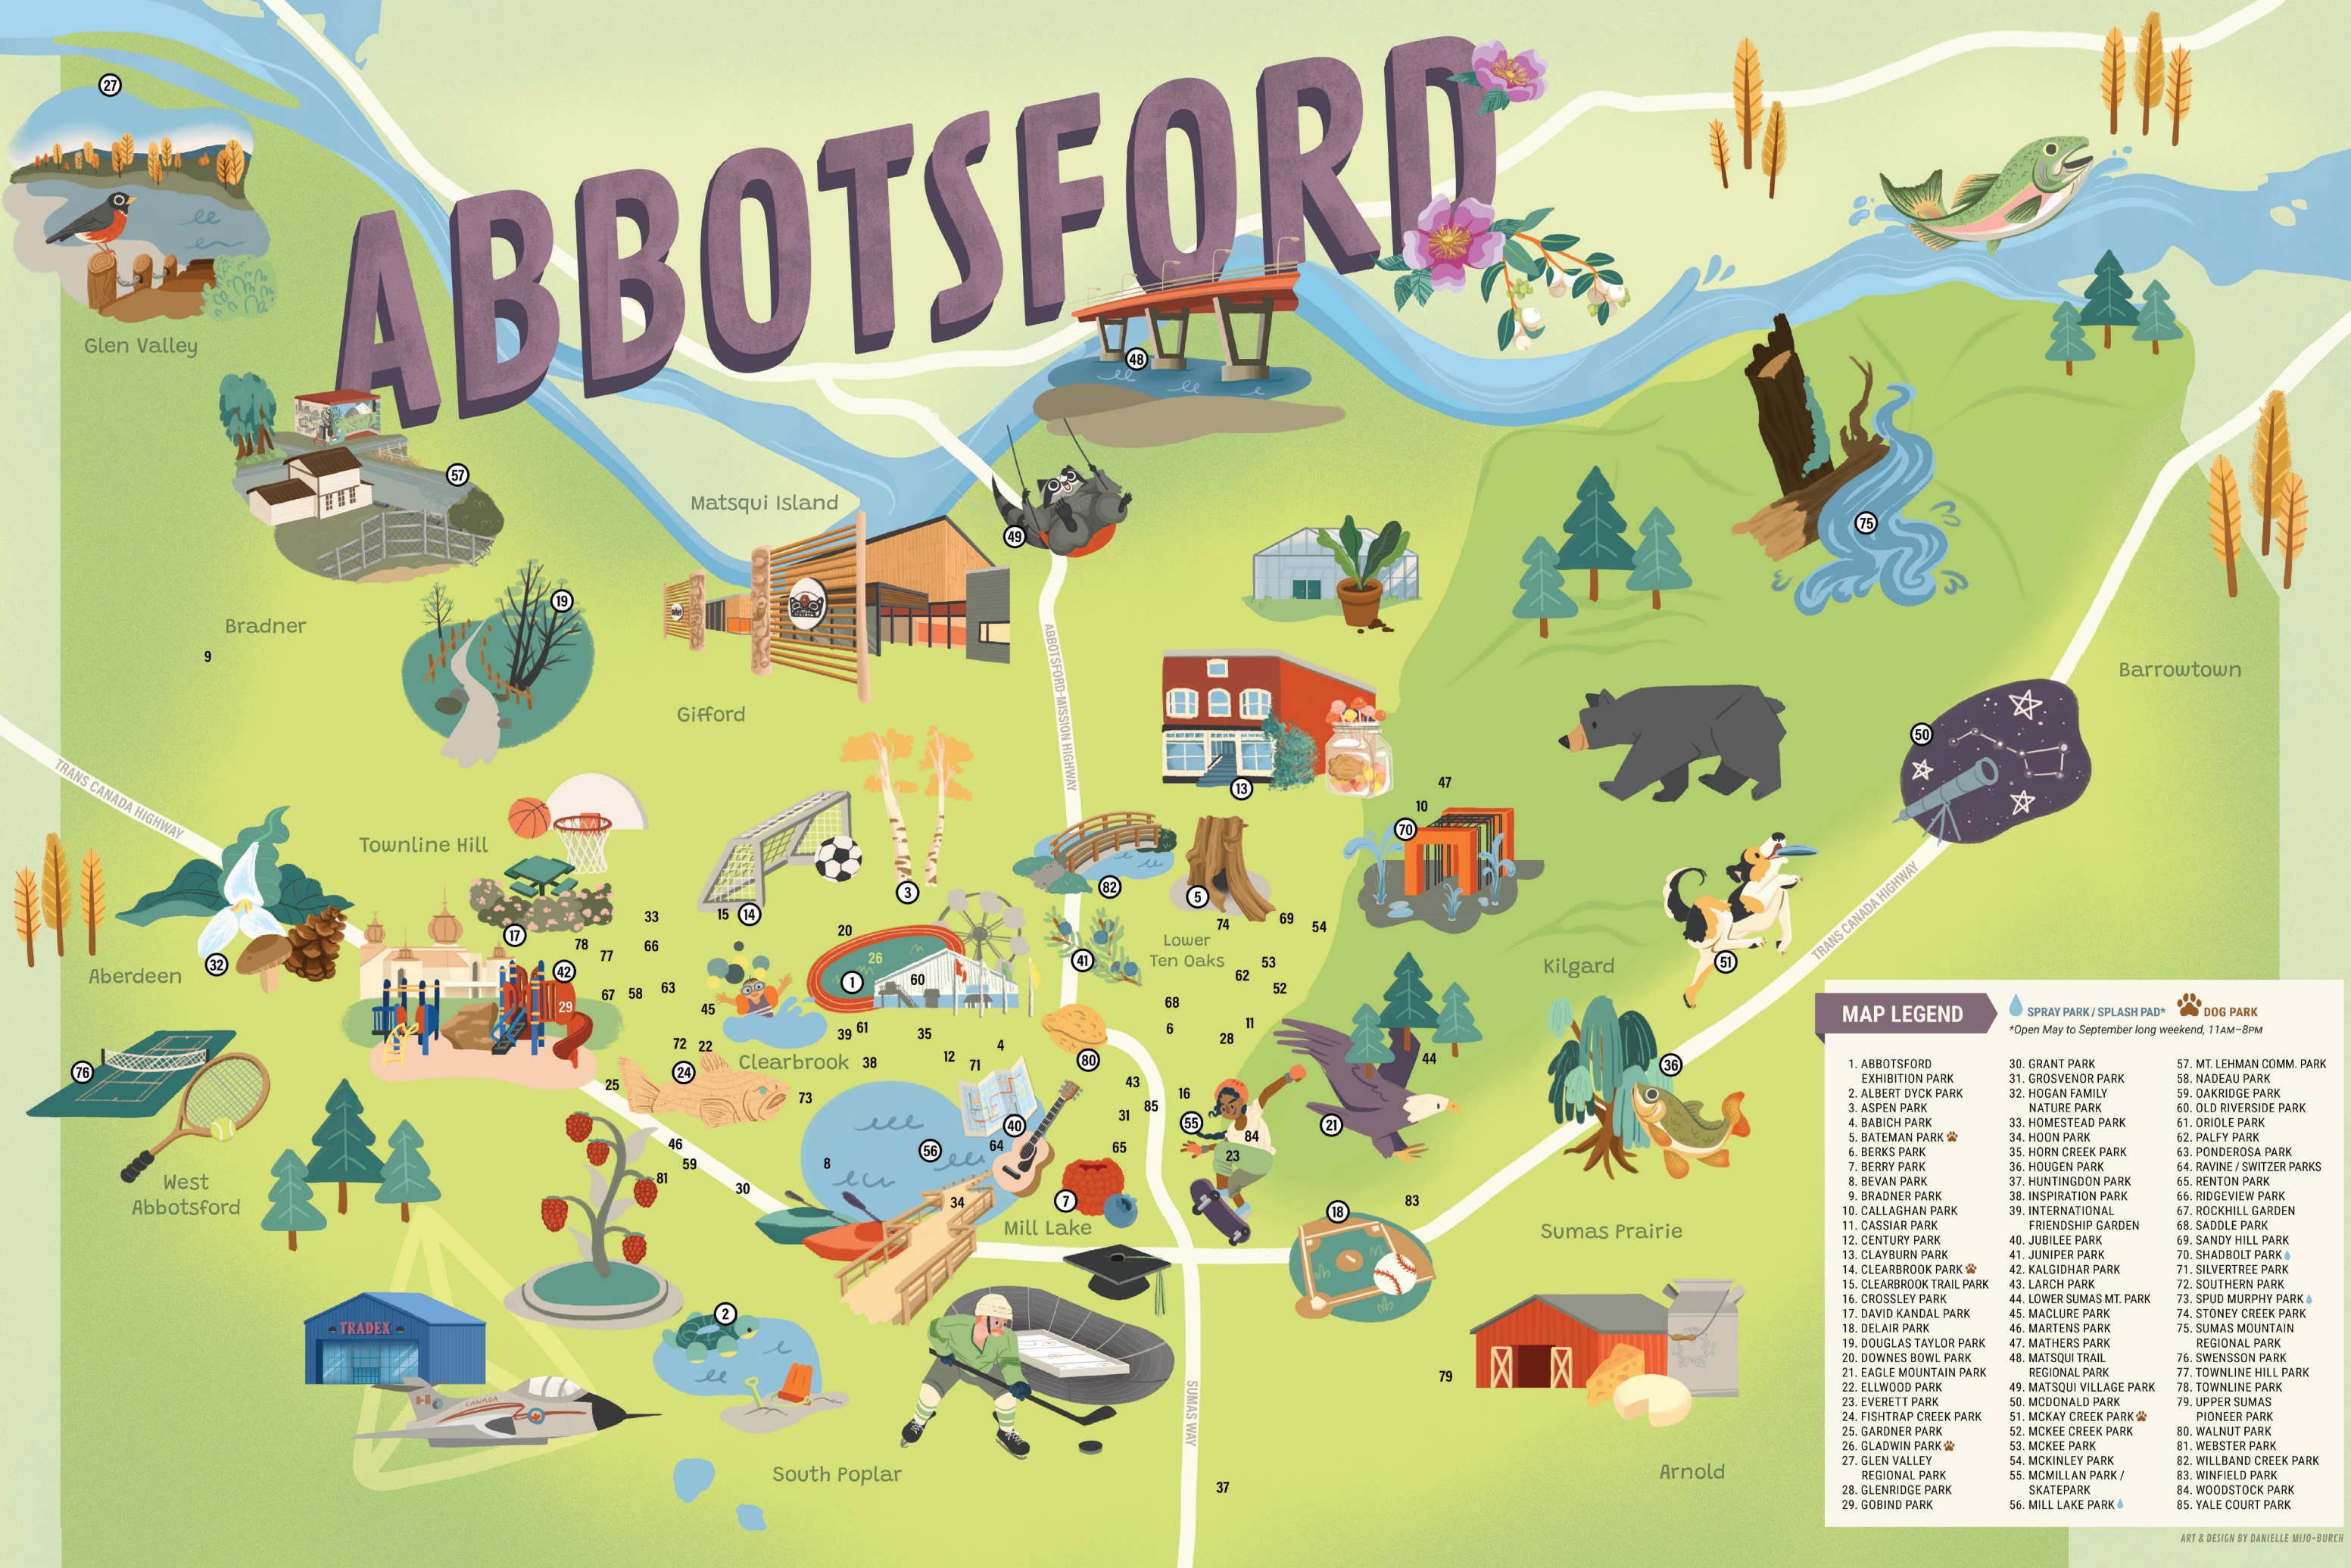

ABBOTSFORD

MAP LEGEND		
SPRAY PARK / SPLASH PAD*	DOG PARK	
*Open May to September long weekend, 11AM-8PM		
1. ABBOTSFORD EXHIBITION PARK	30. GRANT PARK	57. MT. LEHMAN COMM. PARK
2. ALBERT DYCK PARK	31. GROSVENOR PARK	58. NADEAU PARK
3. ASPEN PARK	32. HOGAN FAMILY NATURE PARK	59. OAKRIDGE PARK
4. BABICH PARK	33. HOMESTEAD PARK	60. OLD RIVERSIDE PARK
5. BATEMAN PARK	34. HOON PARK	61. ORIOLE PARK
6. BERKS PARK	35. HORN CREEK PARK	62. PALFY PARK
7. BERRY PARK	36. HOUGEN PARK	63. PONDEROSA PARK
8. BEVAN PARK	37. HUNTINGDON PARK	64. RAVINE / SWITZER PARKS
9. BRADNER PARK	38. INSPIRATION PARK	65. RENTON PARK
10. CALLAGHAN PARK	39. INTERNATIONAL FRIENDSHIP GARDEN	66. RIDGEVIEW PARK
11. CASSIAR PARK	40. JUBILEE PARK	67. ROCKHILL GARDEN
12. CENTURY PARK	41. JUNIPER PARK	68. SADDLE PARK
13. CLAYBURN PARK	42. KALGIDHAR PARK	69. SANDY HILL PARK
14. CLEARBROOK PARK	43. LARCH PARK	70. SHADBOLT PARK
15. CLEARBROOK TRAIL PARK	44. LOWER SUMAS MT. PARK	71. SILVERTREE PARK
16. CROSSLEY PARK	45. MACLURE PARK	72. SOUTHERN PARK
17. DAVID KANDAL PARK	46. MARTENS PARK	73. SPUD MURPHY PARK
18. DELAIR PARK	47. MATHERS PARK	74. STONEY CREEK PARK
19. DOUGLAS TAYLOR PARK	48. MATSQUI TRAIL REGIONAL PARK	75. SUMAS MOUNTAIN REGIONAL PARK
20. DOWNES BOWL PARK	49. MATSQUI VILLAGE PARK	76. SWENSSON PARK
21. EAGLE MOUNTAIN PARK	50. MCDONALD PARK	77. TOWNLINE HILL PARK
22. ELLWOOD PARK	51. MCKAY CREEK PARK	78. TOWNLINE PARK
23. EVERETT PARK	52. MCKEE CREEK PARK	79. UPPER SUMAS PIONEER PARK
24. FISHTRAP CREEK PARK	53. MCKEE PARK	80. WALNUT PARK
25. GARDNER PARK	54. MCKINLEY PARK	81. WEBSTER PARK
26. GLADWIN PARK	55. MCMILLAN PARK / SKATEPARK	82. WILLBAND CREEK PARK
27. GLEN VALLEY REGIONAL PARK	56. MILL LAKE PARK	83. WINFIELD PARK
28. GLENRIDGE PARK		84. WOODSTOCK PARK
29. GOBIND PARK		85. YALE COURT PARK